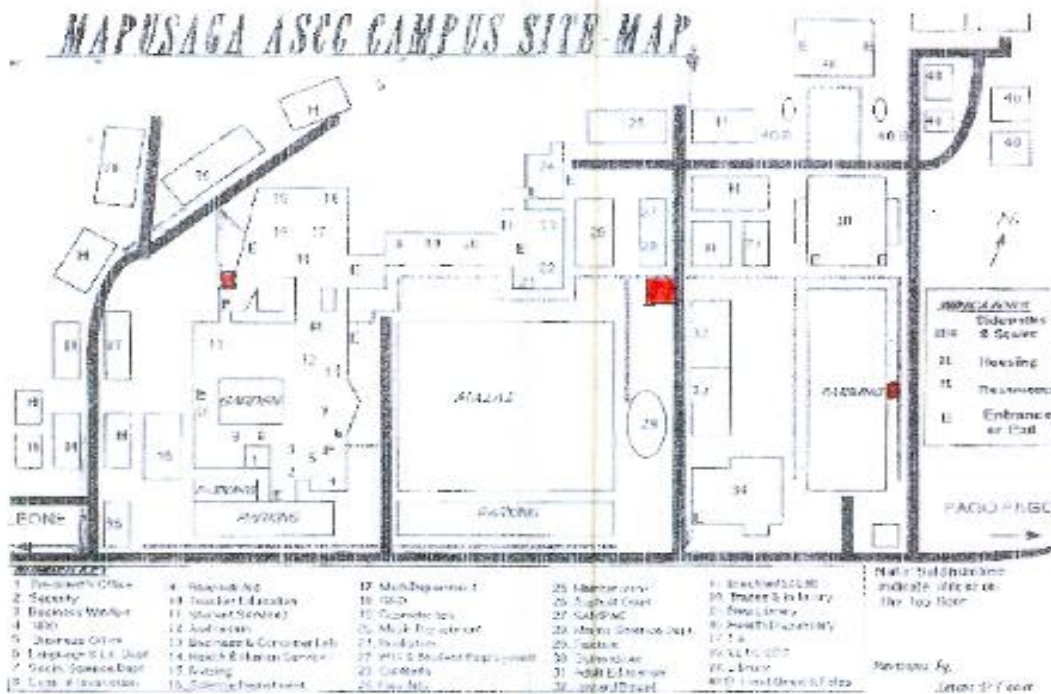

■ SMOKING AREAS

In accordance with the American Samoa Code § 13.1306, and ASCC policy: smoking is strictly prohibited, except in designated smoking areas.

Violators of the law may be fined up to $50.00; employee violators may be disciplined under the ASCC Personnel Manual; and student violators may be disciplined by ASCC Student Services. ASCC reserves the right to treat violators, of the law and the ASCC policy, as trespassers, and escort the violators off the premises.

Counseling Services
Spring 2011